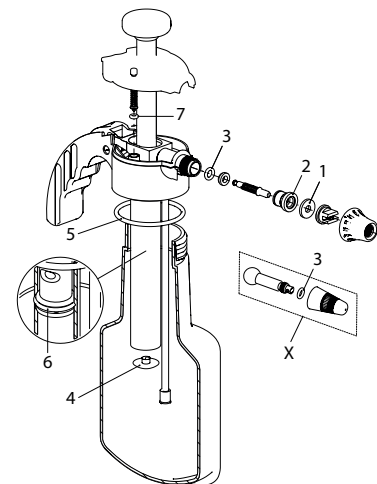

Rex Profi

Rex Profi, piston sprayer with mist nozzle brass 1.2 mm	30407197	130064
<b>Accessories (Pictures see page 78 ff)</b>		
Adjustable nozzle 1.3 mm, M8x1	28502599-SB	100180
<b>No</b> <b>Repair set consisting of:</b>	11637901-SB	710259
2 Gland packing 12.5x6x8		
3 Insert ring		
4 Piston tube		
5 Piston screw		
6 Gasket 11x7.6x2		
7 Ball 1/8" (3.18 mm)		
8 Spring		
9 Thread ring M6x0.75		
11 Suction tube 4x1x145		
13 Suction filter		
<b>No</b> <b>Spare parts</b>		
1 Piston tube	11026801	710037
10 Mist nozzle with spiral insert (diameter opening 1.2 mm)	10370601-SB	100111
12 Suction connection, <b>minimum order qty. 5 pcs</b>	80011201	040769
14 Tank 1.7 l	11684202	040158
15 Ressort, <b>minimum order qty. 5 pcs</b>	11683901	110172

Food-Matic 1.25 P  
11989801

Food-Matic 1.25 P  
11990801

Food-Matic 1.25 P, compression sprayer, food save with fanjet nozzle	11989801	140124
Food-Matic 1.25 P, compression sprayer, food save with adjustable nozzle	11990801	140148
<b>Accessories</b>		
X Adjustable nozzle Food-Matic 1.25 P	11996701	710877
<b>Gasket set Food-Matic 1.25 P, No 1,2,3,4,5,6,7</b>	11991301	710945