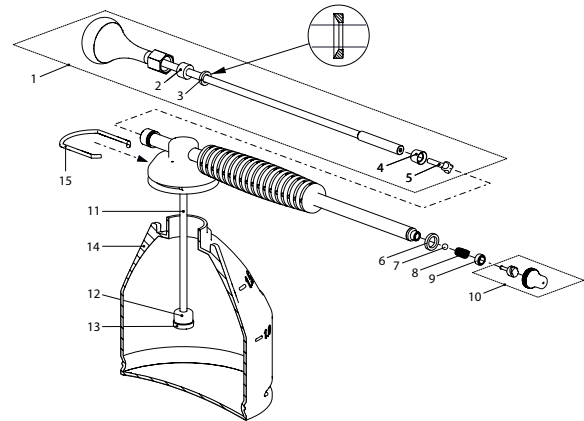

Rex Profi

Rex Profi, piston sprayer with mist nozzle brass 1.2 mm	30407197	130064
<b>Accessories (Pictures see page 78 ff)</b>		
Adjustable nozzle 1.3 mm, M8x1	28502599-SB	100180
<b>No</b> <b>Repair set consisting of:</b>	11637901-SB	710259
2 Gland packing 12.5x6x8		
3 Insert ring		
4 Piston tube		
5 Piston screw		
6 Gasket 11x7.6x2		
7 Ball 1/8" (3.18 mm)		
8 Spring		
9 Thread ring M6x0.75		
11 Suction tube 4x1x145		
13 Suction filter		
<b>No</b> <b>Spare parts</b>		
1 Piston tube	11026801	710037
10 Mist nozzle with spiral insert (diameter opening 1.2 mm)	10370601-SB	100111
12 Suction connection, <b>minimum order qty. 5 pcs</b>	80011201	040769
14 Tank 1.7 l	11684202	040158
15 Ressort, <b>minimum order qty. 5 pcs</b>	11683901	110172