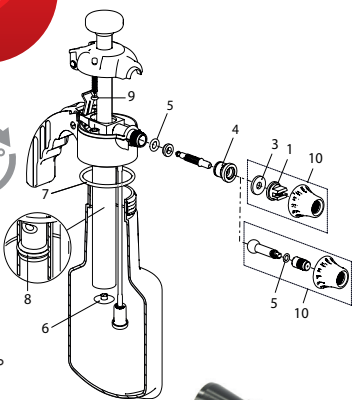

Spray-Matic 1.25 P/360°

Spray-Matic 1.25 N/360°

Super Spray-Matic 1.0 N

Ring set for
Super Spray-Matic 1.0 N
12164201

Spray-Matic 1.25 P, compression sprayer 360° / TU 5 pcs (pump head made of PP)	11963201	130910
Spray-Matic 1.25 N, compression sprayer 360° / TU 5 pcs per box (pump head made of PA)	11963301	130927
Super Spray-Matic 1.0 N, compression sprayer 360° (with special gasket)	12152101	052120

Accessories

Ring set for Super Spray-Matic 1.0 N	12164201	053394
Extension tube 26 cm bendable, fix	11919201-SB	110127
Extension tube 40 cm bendable, soft	11647702	030142
Extension tube 80 cm bendable, soft	11647703	040523
Fanjet nozzle TP 8002 brass	11927001	113692
<i>Gasket set Spray-Matic 1.25 P/N, No 3,4,5,6,7,8,9</i>	11614802-SB	700427
<i>Gasket set Super Spray-Matic 1.0 N, No 3,4,5,6,7,8,9</i>	12163101	053257

No Spare parts

1 Adjustable nozzle brass (for Spray-Matic 1.25 P/N)	11614805	110097
1 Adjustable nozzle brass nickel (for Super Spray-Matic 1.0 N)	11926701	113678

Clean-Matic 1.25 P/360°

Clean-Matic 1.25 P/360°