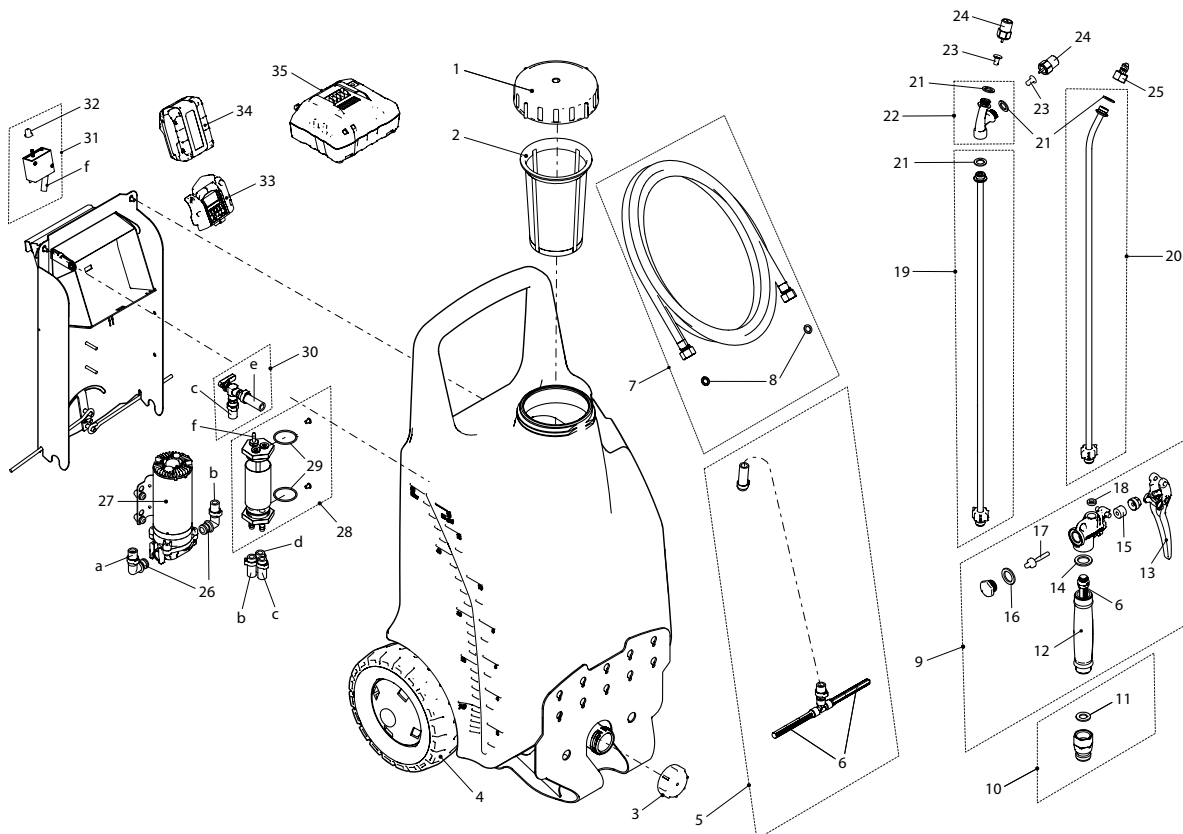

**ACCU
POWER**

Performance characteristic

- 1 – 10 bar
- 9 h / 820 litres*
- 18 V LiHD / 8.0 Ah
- Battery < 160 min

* approx. 2 bar / 1.5 l / min

A 50 AC1

A 50 AC1, two-wheel battery sprayer (50 litres) with battery pack, with charger EU *	12072701	220260
A 50 AC2, two-wheel battery sprayer (50 litres) without battery pack, without charger *	12114201	013640
A 50 AC5, two-wheel battery sprayer (50 litres) with battery pack, without charger *	12139501	038179
Accessories (Pictures see page 78 ff)		
AS 1200 AC1, battery spray blower (incl. battery carrying unit)	12118001	014319
Shoulder strap for AS 1200, in combination with A 50 / C 50	12124101	023069
Vario Gun, stepless variable one-hand operation from spray to jet	11558501	100821
Oval spray hood, white, for controlled area spraying, screw fitting	10501606	100906
XL 8 S Telescopic lance 7 m (max. 6 bar) / working height 8 m (Spray version)	11935801	113982
Spray boom, aluminium, max. 12 bar, screw fitting, 4 fanjet nozzles TP 11002 VP (yellow)	11889501-SB	040677
Spray boom, aluminium, max. 12 bar, screw fitting, 4 fanjet nozzles AIXR 110015 VP (green)	12050201	150420
Duro mist nozzle 1.65 mm, brass - for white washing and special applications	28502325-SB	100364
Adjustable nozzle 1.7 mm, brass	28502597-SB	100777
Antidrift fanjet nozzle AIXR 11002 VP (yellow)	12009403	720302